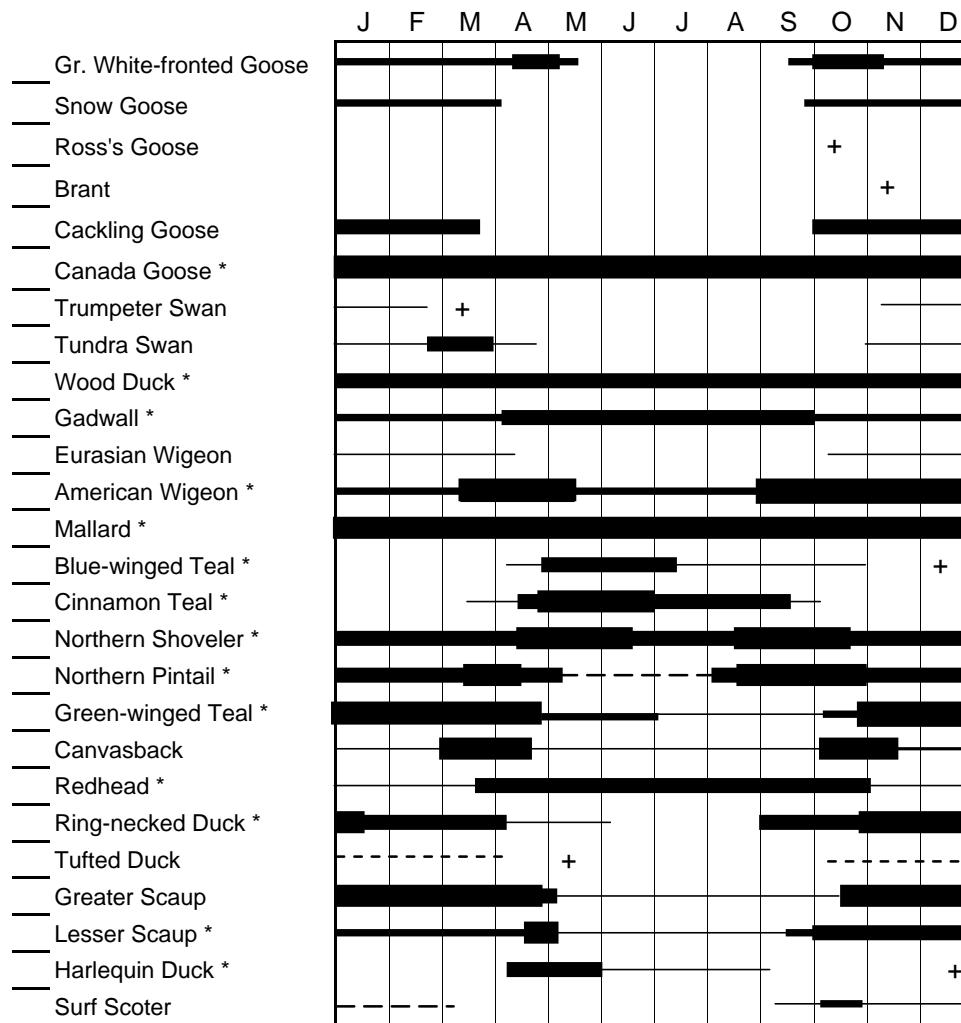

CHECKLIST OF THE BIRDS OF YAKIMA COUNTY, WASHINGTON

2014 EDITION

Key:	Common: 25+ seen or heard daily
	Fairly common: 1-25 seen or heard daily
	Uncommon: not seen every day
	Rare: 1-5 records per year
	Very rare: not seen every year
	Single bird: duration of stay
	+ Single occurrence of species
	* Known to nest in Yakima County

Numbers noted daily are individuals/day in appropriate habitat